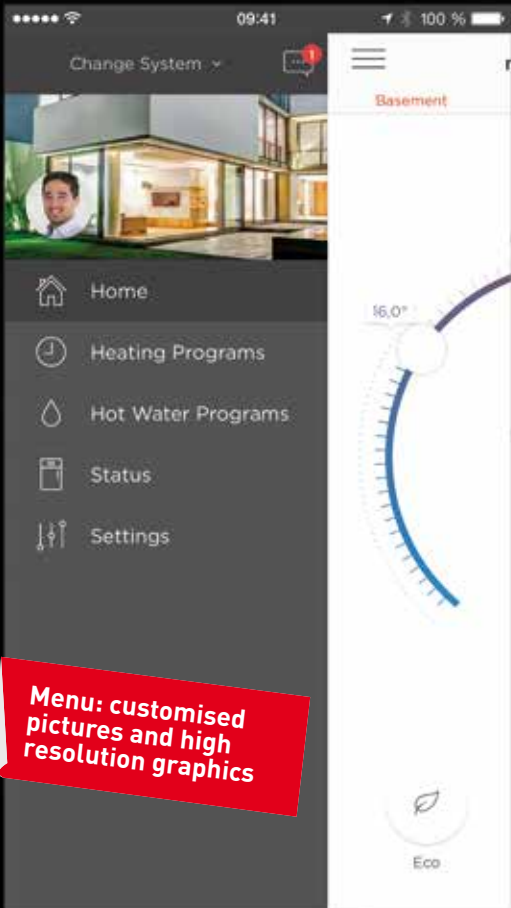

7° Salzburg

19,0°

Room Temperature
Basement

22,0°

Room Temperature
1st Floor

21,0°

Room Temperature
2nd Floor

18,0°

Room Temperature
Underfloor heating

66,0°

Hot Water
1st Floor

**Room and DHW
temperatures at
a glance**

Menu: customised pictures and high resolution graphics

09:41

< Heating Programs Program 1

Mo