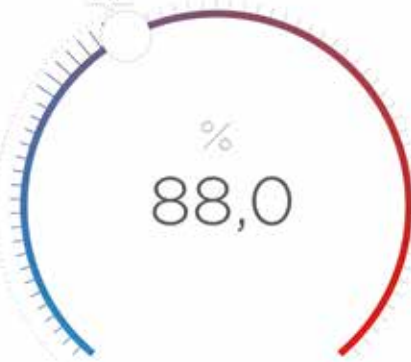

••••• Wi-Fi

09:41

100 %

mycomfort

Basement

1st Floor

2nd Floor

**Quick start buttons
for Eco, Comfort and
operation modes**

18,0°

for 3:00 h

Eco

Resume
Reduced
Temperature

Comfort